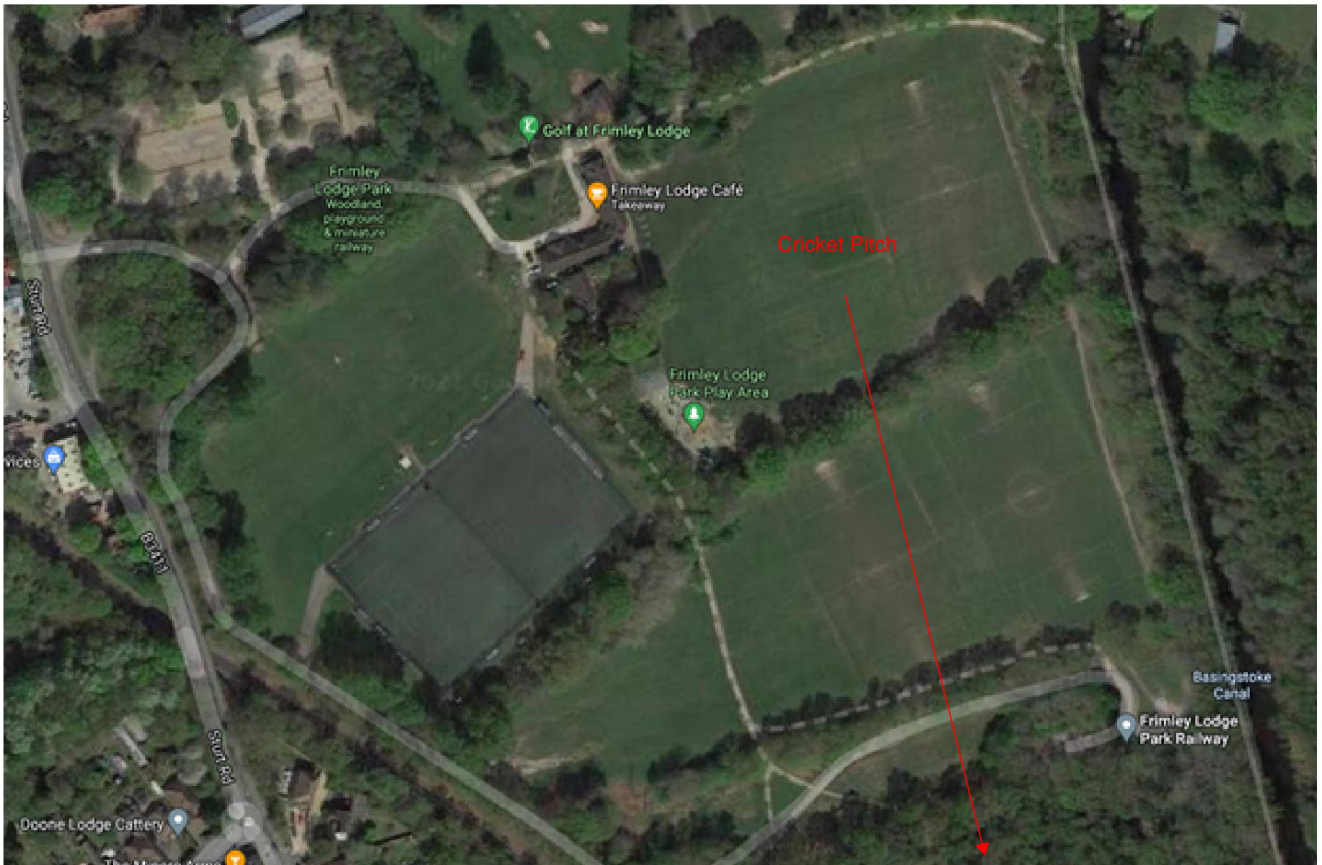

Towards the Mytchett Place Canal Lock

To
BBQ Area
HCPPA-UK Gala Day
(Walkable through Woods)

Café & Pavilion

flourish
Community Garden

Parks Office

Frimley Lodge Park

Key:

	Football Pitch: Large = full size Medium = 9-a-side Small = 7-a-side		Park Run Route
	Cricket Pitch		Miniature Railway
	Pitch & Putt		Footpath
	Barbecue		Road
	Play Area (0-14 years)		Car Park
	Café		Overflow Car Park
			Function Room