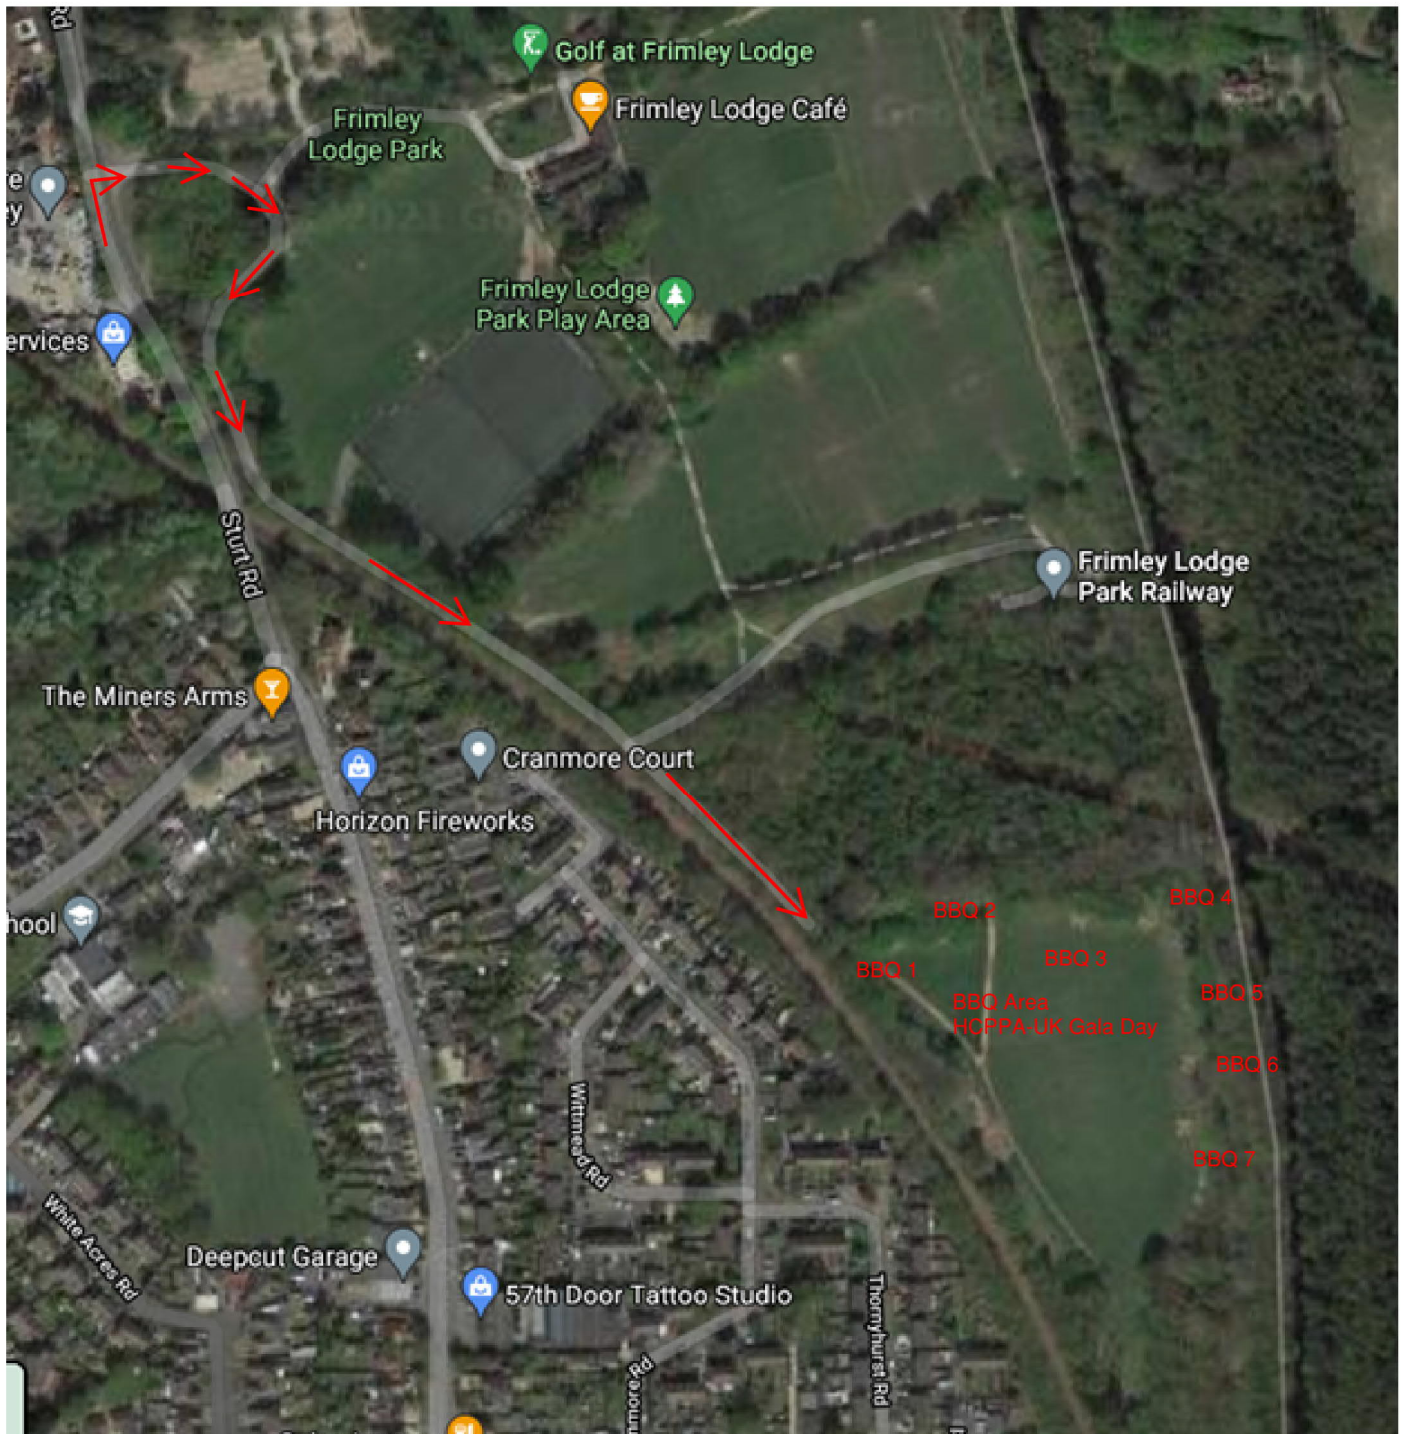

Towards the Mytchett Place Canal Lock

To
BBQ Area
HCPPA-UK Gala Day
(Walkable through Woods)

Café & Pavilion

flourish
Community Garden

Parks Office

Frimley Lodge Park

Key:

	Football Pitch: Large = full size Medium = 9-a-side Small = 7-a-side		Park Run Route
	Cricket Pitch		Miniature Railway
	Pitch & Putt		Footpath
	Barbecue		Road
	Play Area (0-14 years)		Car Park
	Café		Overflow Car Park
			Function Room